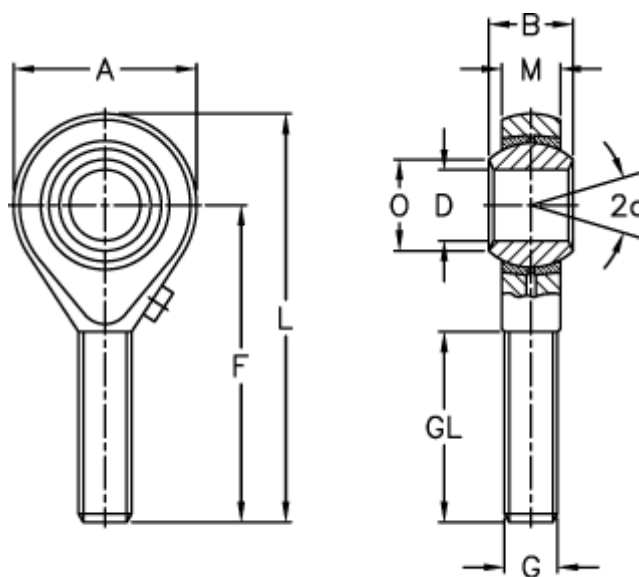

Article number: 54301010

Description: LDK Rod end POS 10L
Threaded left

Measures

A	= 26	L	= 61
a (degrees)	= 13	M	= 10.50
B	= 14	O	= 12.90
D	= 10	Static load C0 (kN)	= 17.2
Dynamic load C (kN)	= 7.5	Weight (g)	= 54
F	= 48		
g	= M10		
GL	= 29		